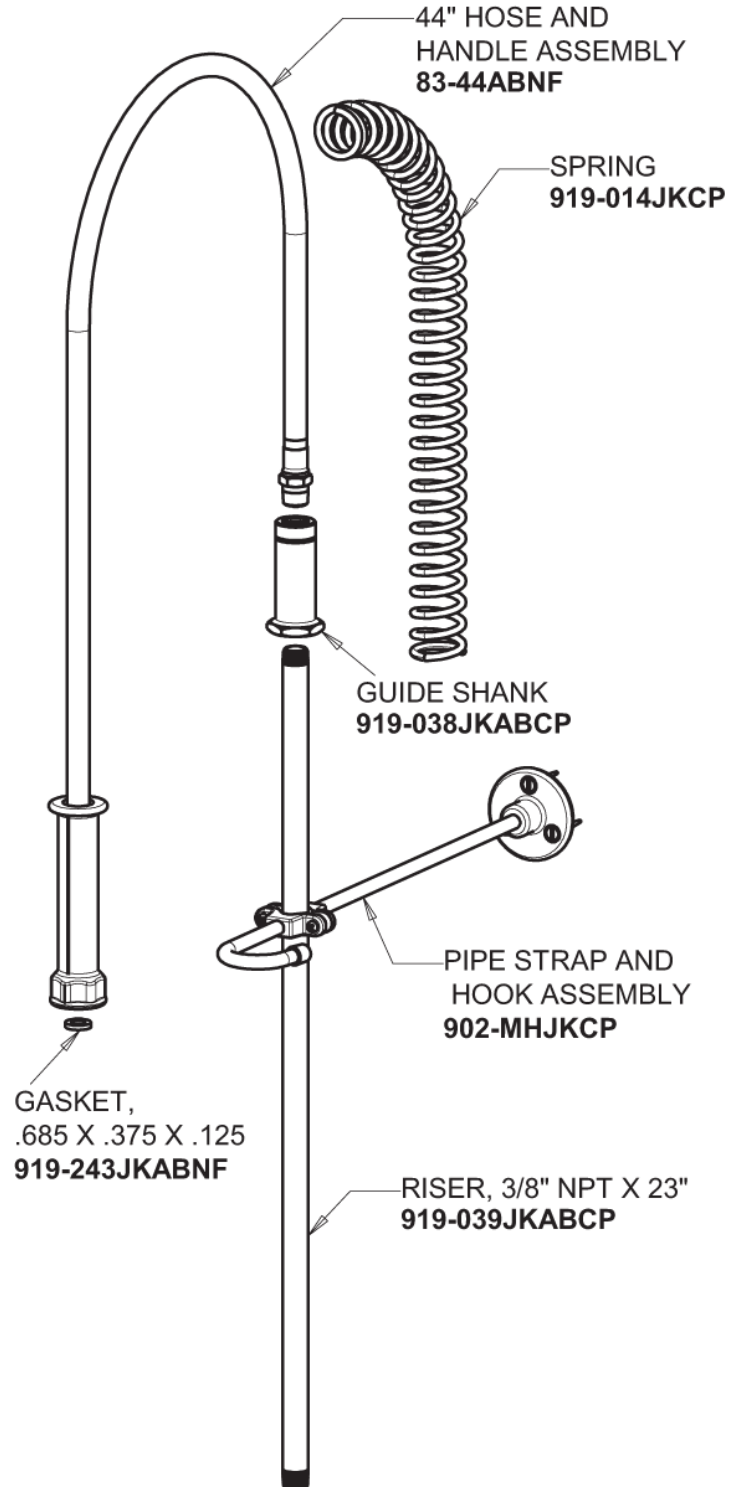

Repair Parts

919-VB204XKCAB

Deck Mounted Pre-Rinse Fitting

**CHICAGO
FAUCETS** 

a Geberit company

919 Series Base with Female Spout Connection

Base Parts:

Pre-Rinse Riser
919-SLEAABCP

919-VB204XKCAB

Deck Mounted Pre-Rinse Fitting

**CHICAGO
FAUCETS** 

a Geberit company

Pre-Rinse Spray Valve
90-LABCP

4-Arm Handle
204-PRJKCP

Ceramic 1/4-Turn Cartridge with Check Valve (pair)
1-099XKCJKABNF (right)
1-100XKCJKABNF (left)