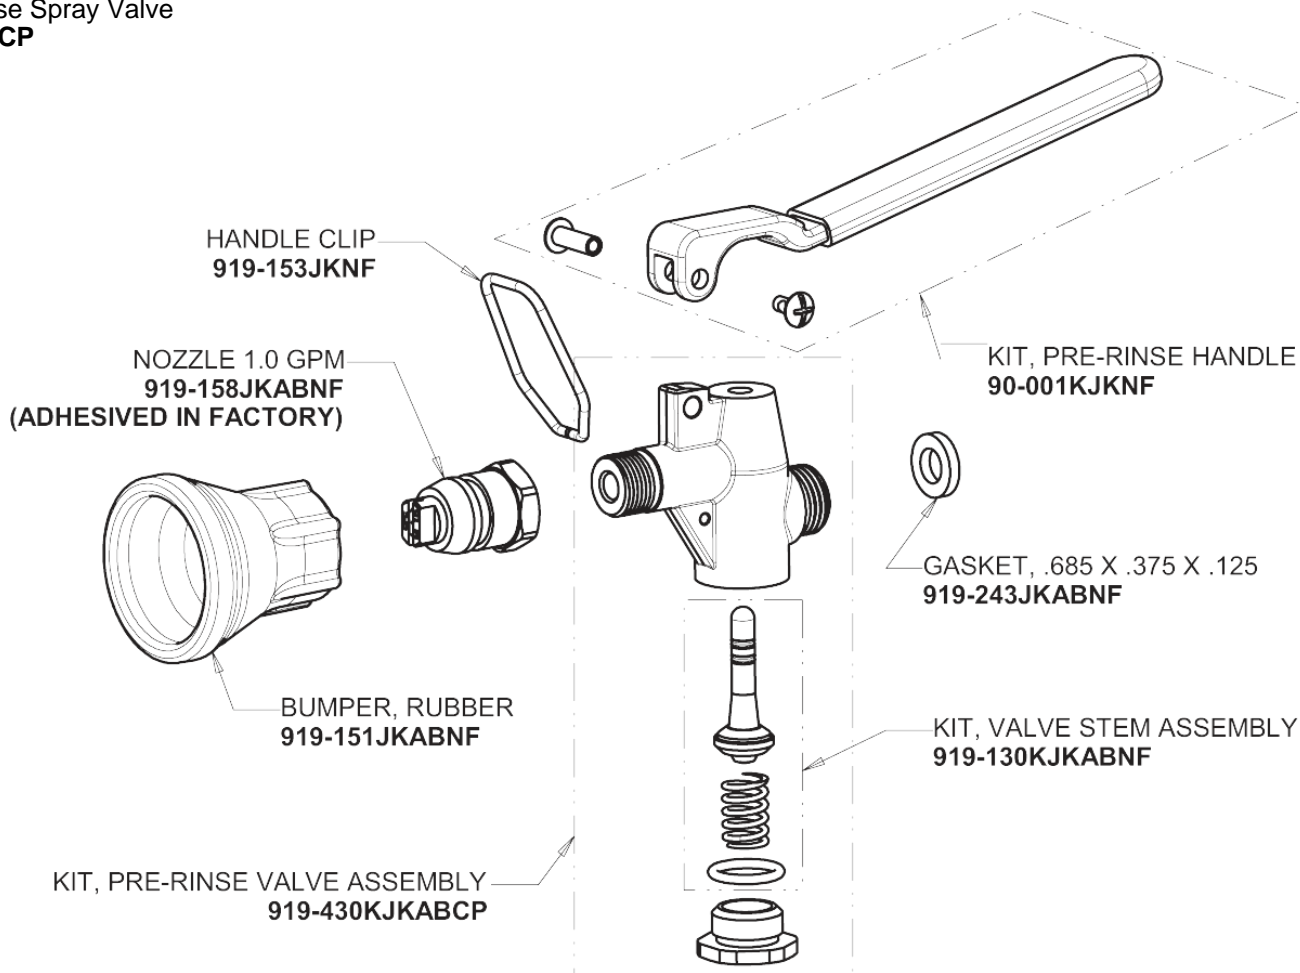

Repair Parts

919-VB204XKCAB

Deck Mounted Pre-Rinse Fitting

**CHICAGO
FAUCETS** 

a Geberit company

919 Series Base with Female Spout Connection

Base Parts:

Pre-Rinse Riser
919-SLEAABCP

919-VB204XKCAB

Deck Mounted Pre-Rinse Fitting

**CHICAGO
FAUCETS** 

a Geberit company

Pre-Rinse Spray Valve
90-LABCP

4-Arm Handle
204-PRJKCP

Ceramic 1/4-Turn Cartridge with Check Valve (pair)
1-099XKCJKABNF (right)
1-100XKCJKABNF (left)