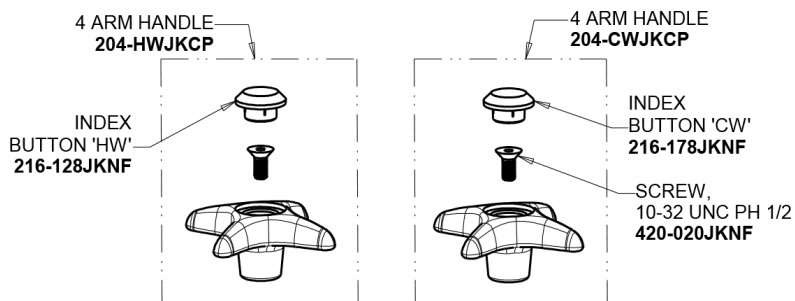

919-VB204XKCAB

Deck Mounted Pre-Rinse Fitting

**CHICAGO
FAUCETS** 

a Geberit company

Pre-Rinse Spray Valve
90-LABCP

4-Arm Handle
204-PRJKCP

Ceramic 1/4-Turn Cartridge with Check Valve (pair)
1-099XKCJKABNF (right)
1-100XKCJKABNF (left)