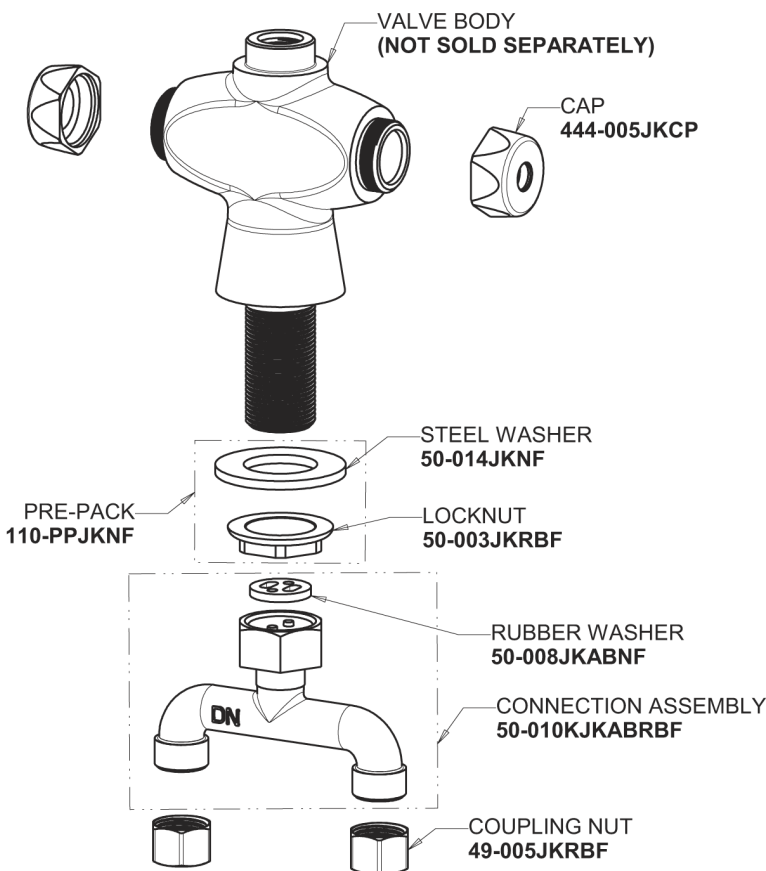

Repair Parts

919-VB204XKCAB

Deck Mounted Pre-Rinse Fitting

**CHICAGO
FAUCETS** 

a Geberit company

919 Series Base with Female Spout Connection

Base Parts:

Pre-Rinse Riser
919-SLEAABCP

919-VB204XKCAB

Deck Mounted Pre-Rinse Fitting

**CHICAGO
FAUCETS** 

a Geberit company

Pre-Rinse Spray Valve
90-LABCP

4-Arm Handle
204-PRJKCP

Ceramic 1/4-Turn Cartridge with Check Valve (pair)
1-099XKCJKABNF (right)
1-100XKCJKABNF (left)