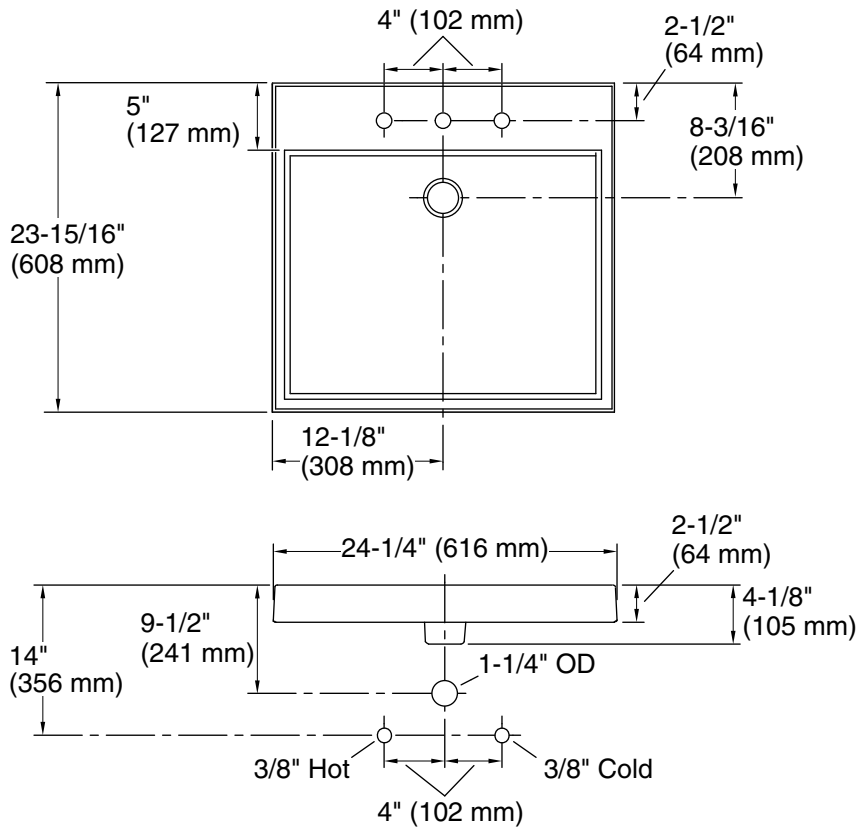

### Features

- 8" (203 mm) centerset faucet holes.
- Square, shallow basin.
- Coordinates with other products in the Purist collection.

### Available Colors/Finishes

*Color tiles intended for reference only.*

Color	Code	Description
-------	------	-------------

0

White

96

Biscuit

1-800-4KOHLER (1-800-456-4537)

### Technical Information

All product dimensions are nominal.

Installation:	Drop-in, Wall-mount
Bowl area (Only):	Length: 22" (559 mm) Width: 17-1/2" (445 mm) Water depth: 1-3/4" (44 mm)
Number of deck holes:	3
Faucet hole spacing:	8" (203 mm)
Faucet hole(s):	1-3/8" (35 mm)
Template:	1014137-7, required, included