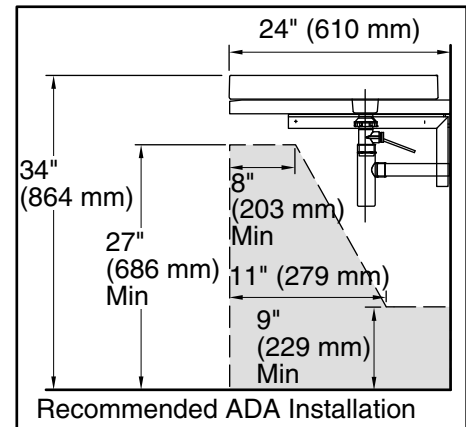

### Features

- 8" (203 mm) centerset faucet holes.
- Square, shallow basin.
- Coordinates with other products in the Purist collection.

### Technical Information

All product dimensions are nominal.

Installation:	Drop-in, Wall-mount
Bowl area (Only):	Length: 22" (559 mm) Width: 17-1/2" (445 mm) Water depth: 1-3/4" (44 mm)
Number of deck holes:	3
Faucet hole spacing:	8" (203 mm)
Faucet hole(s):	1-3/8" (35 mm)
Template:	1014137-7, required, included