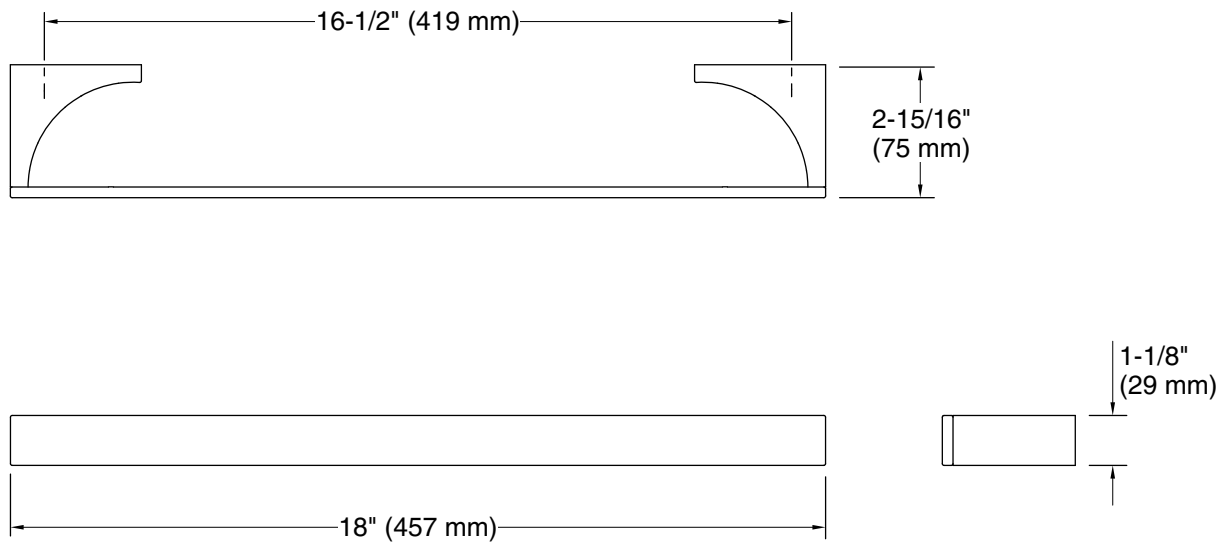

Minimal
18" towel bar
K-26567

Features

- 18" (457 mm) bar
- Coordinates with contemporary-style KOHLER® faucets and showering components

Material

- Premium metal construction for durability and reliability
- KOHLER® finishes resist corrosion and tarnishing

Technical Information

All product dimensions are nominal.

Material: Zinc, Stainless Steel

Notes

Install this product according to the installation instructions.

CAUTION: Risk of personal injury. Do not install these products in any area where they are likely to be used inadvertently as a grab bar or support bar. These products are not designed or intended for use as a grab bar or support bar.