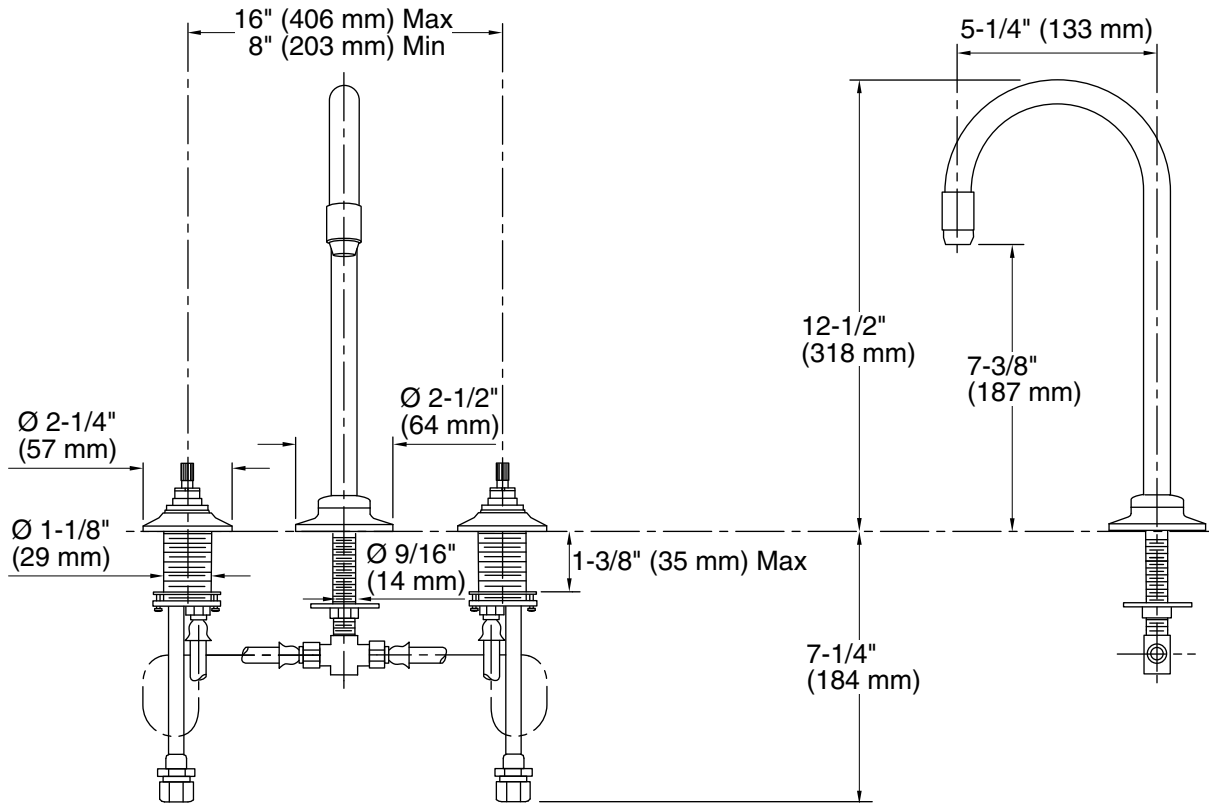

Features

- Quarter-turn washerless ceramic disc valves
- Less drain
- Vandal-resistant Water-Guard® aerator
- Variety of handle style options
- 5-1/4" (133 mm) gooseneck spout
- 2.2 gal/min (8.3 l/min) maximum flow rate [max at 60 psi]

Material

- Brass
- Brass valve bodies

Installation

- For 8" – 16" (203 – 406 mm) centers

Required Products/Accessories

[K-16012-2](#) Standard Handles for Widespread Base Faucet

or

[K-16012-3](#) Cross Handles for Widespread Base Faucet

KOHLER® Faucet Lifetime Limited Warranty

See website for detailed warranty information.

Technical Information

All product dimensions are nominal.

Faucet:

Flow rate: 2.2 gal/min (8.3 l/min)

Pressure: 60 psi (4.1 bar)

Drain included: No

Spout:

Spout reach: 5-1/4" (133 mm)

Notes

Install this product according to the installation guide.