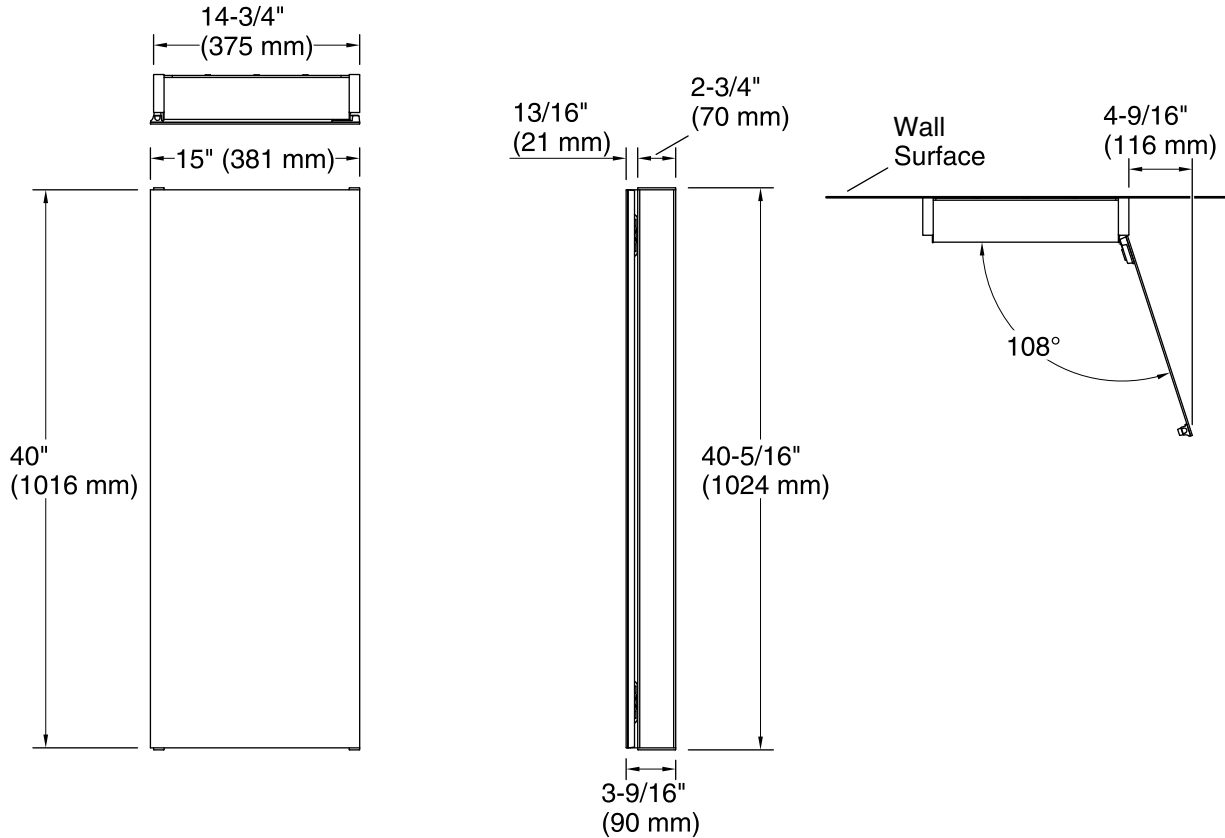

## Technical Information

All product dimensions are nominal.

Vanity type: Wall-mount

Mirror type: Wall-mount

## Notes

Install this product according to the installation instructions.

When determining the height of the cabinet, ensure the mirrored door will clear all obstacles (such as a faucet). A minimum distance of 3" (76 mm) is required.