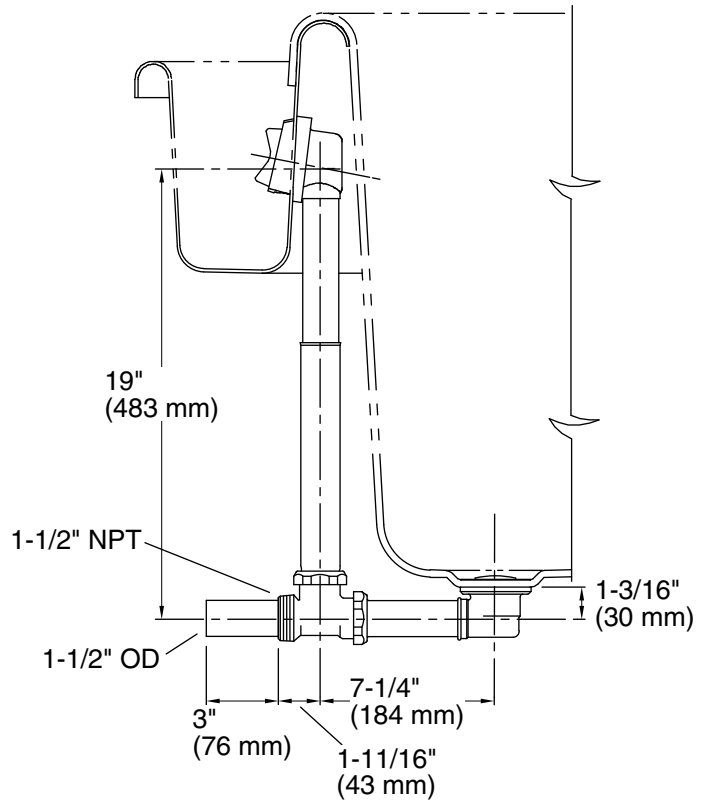

Above-the-Floor

Technical Information

All product dimensions are nominal.

Notes

Install this product according to the installation guide.