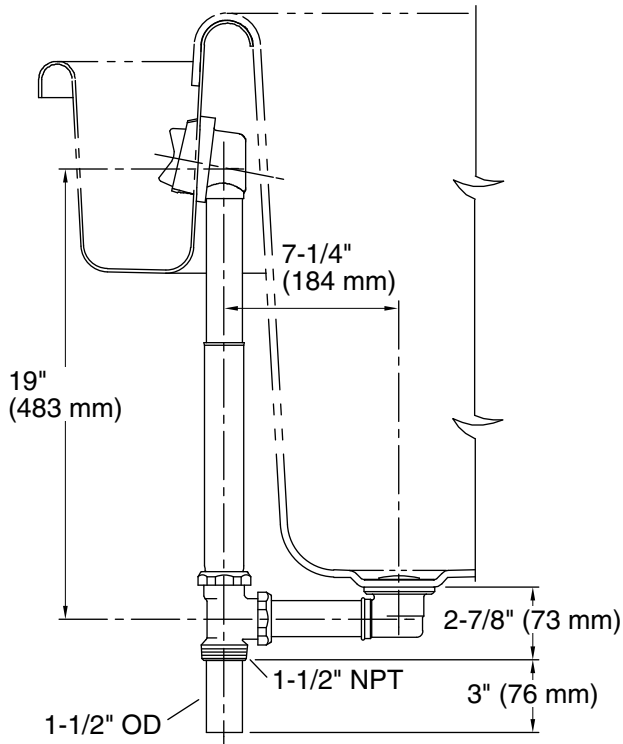

Through-the-Floor